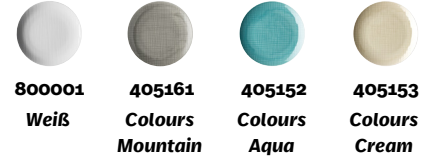

Mesh - Teil | Part 4/6